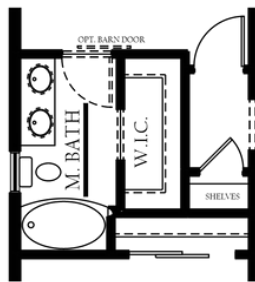

1340 Floorplan

Villa Bergamo

3 Bedrooms

2 Bathrooms

1340 Sq. Ft.

2 Car Garage

3-CAR GARAGE OPTION

MASTER BATH OPTION

COVERED PATIO OPTION

1340 Structural Options