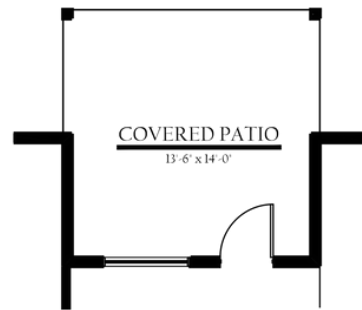

1340 Floorplan

Villa Bergamo

3 Bedrooms

2 Bathrooms

1340 Sq. Ft.

2 Car Garage

3-CAR GARAGE OPTION

MASTER BATH OPTION