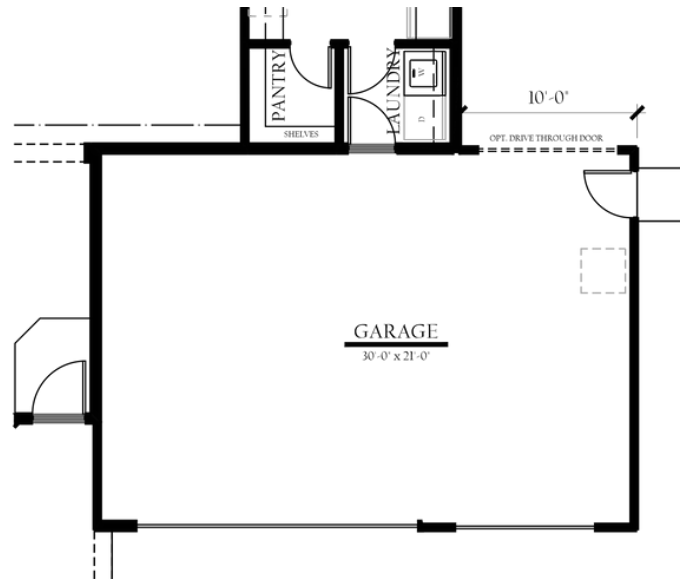

1340 Floorplan

Villa Bergamo

3 Bedrooms

2 Bathrooms

1340 Sq. Ft.

2 Car Garage

3-CAR GARAGE OPTION

MASTER BATH OPTION

COVERED PATIO OPTION

1340 Structural Options