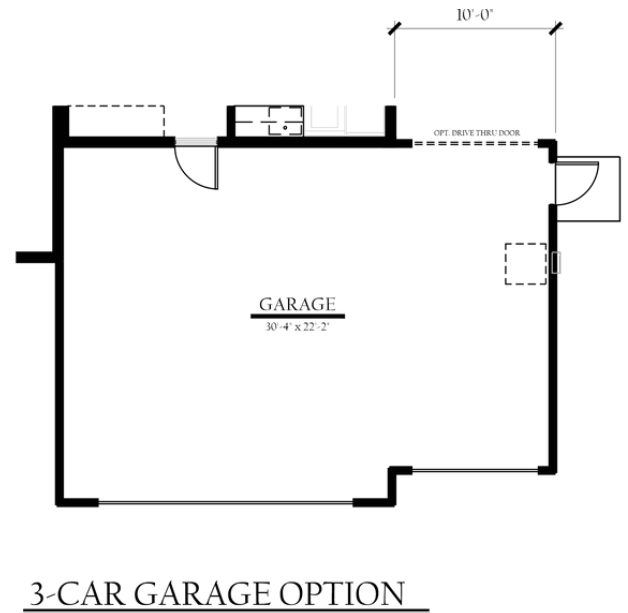

OVEN/MICROWAVE OPTION

2177 Structural Option