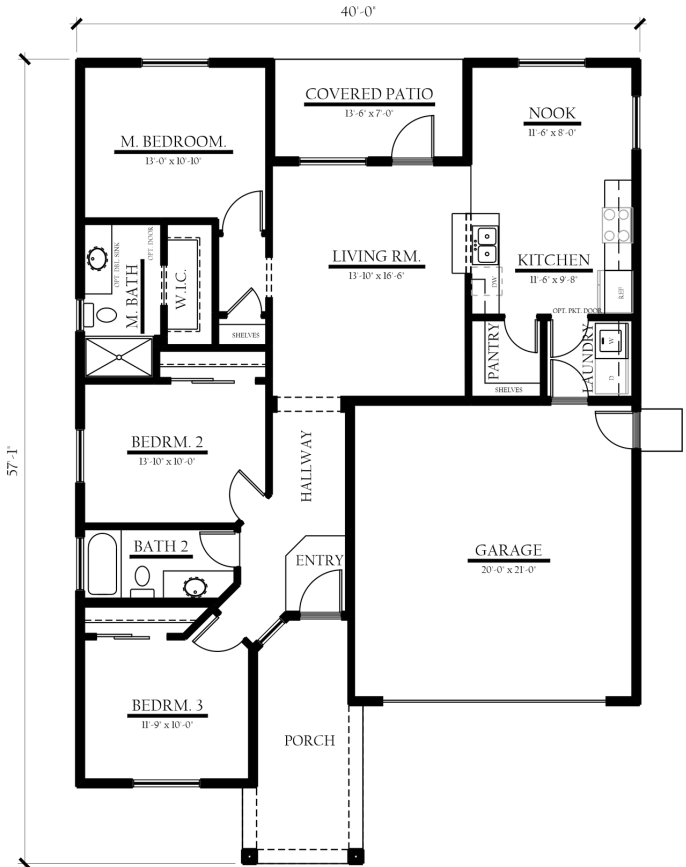

Cross Creek Bend

30769 Ashland Road, Goshen CA

(559) 775-7277

Elevation A

Elevation B

Elevation C

Elevation D

The Kings

- 3 Bedrooms
- 2 Bathrooms
- 1340 Sq. Ft.
- 2 Car Garage

Floorplans and renderings are for illustrative purposes only and are subject to change. Smee Homes, Inc. All rights reserved. Cross Creek Bend homes are listed by Melson Realty, Inc (lic #01477389). Listing Agents Javier Martinez (lic #01393690) (559) 202-6747 and Jose Jimenez (lic #01741038) (559) 972-7764.