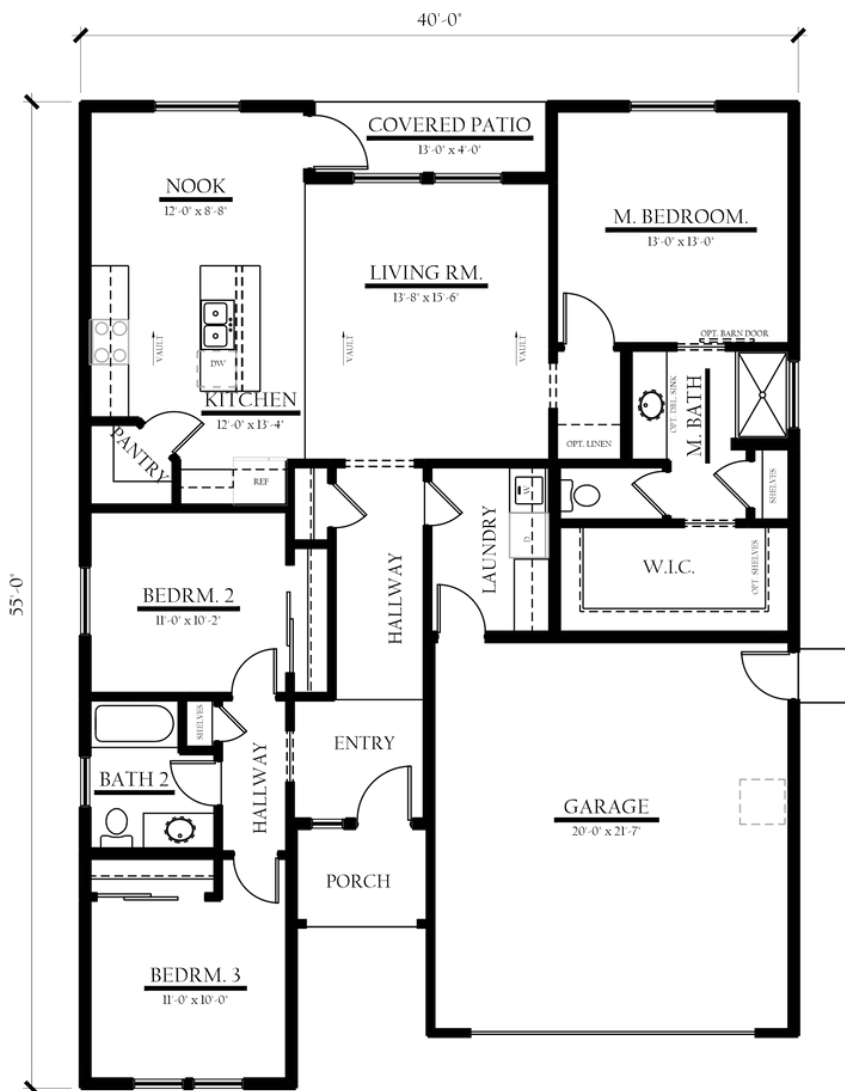

Elevation A

Elevation B

Elevation C

1530 Floorplan

Villa Oasi

3 Bedrooms

2 Bathrooms

1530 Sq. Ft.

2 Car Garage

MASTER BATH OPTION

EXPANDED COVERED PATIO OPTION

3-CAR GARAGE OPTION

1530 Structural Options