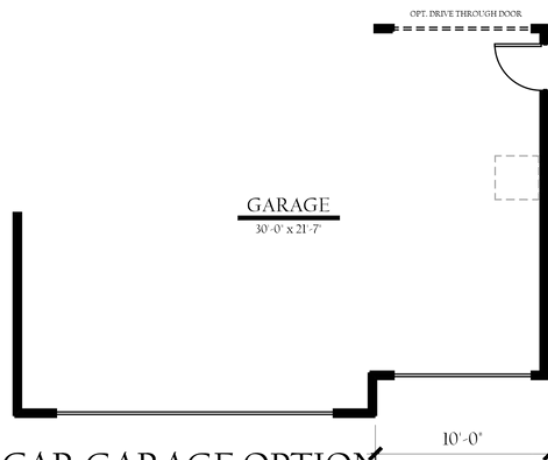

Elevation A

Elevation B

Elevation C

1530 Floorplan

Villa Oasi

3 Bedrooms

2 Bathrooms

1530 Sq. Ft.

2 Car Garage

MASTER BATH OPTION

EXPANDED COVERED PATIO OPTION

3-CAR GARAGE OPTION

1530 Structural Options