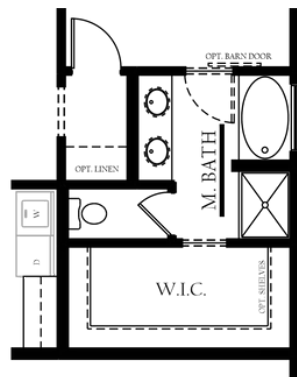

Elevation A

Elevation B

Elevation C

1530 Floorplan

Villa Oasi

3 Bedrooms

2 Bathrooms

1530 Sq. Ft.

2 Car Garage

MASTER BATH OPTION

EXPANDED COVERED PATIO OPTION

3-CAR GARAGE OPTION

1530 Structural Options