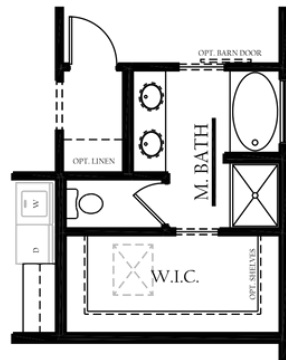

The Vista

-  3 Bedrooms
-  2 Bathrooms
-  1530 Sq. Ft.
-  2 Car Garage

1530 Floorplan

EXPANDED COVERED PATIO OPTION

MASTER BATH OPTION

3-CAR GARAGE OPTION

1530 Structural Options