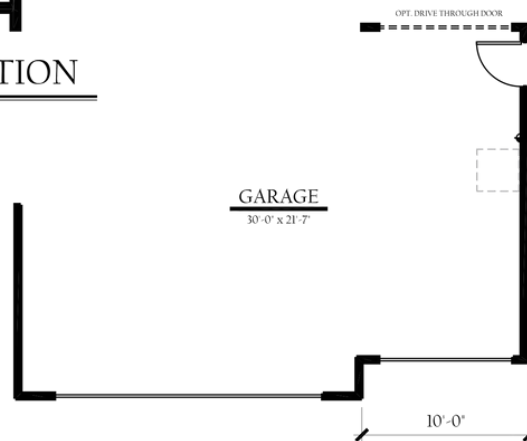

The Vista

-  3 Bedrooms
-  2 Bathrooms
-  1530 Sq. Ft.
-  2 Car Garage

1530 Floorplan

EXPANDED COVERED PATIO OPTION

MASTER BATH OPTION

3-CAR GARAGE OPTION

1530 Structural Options