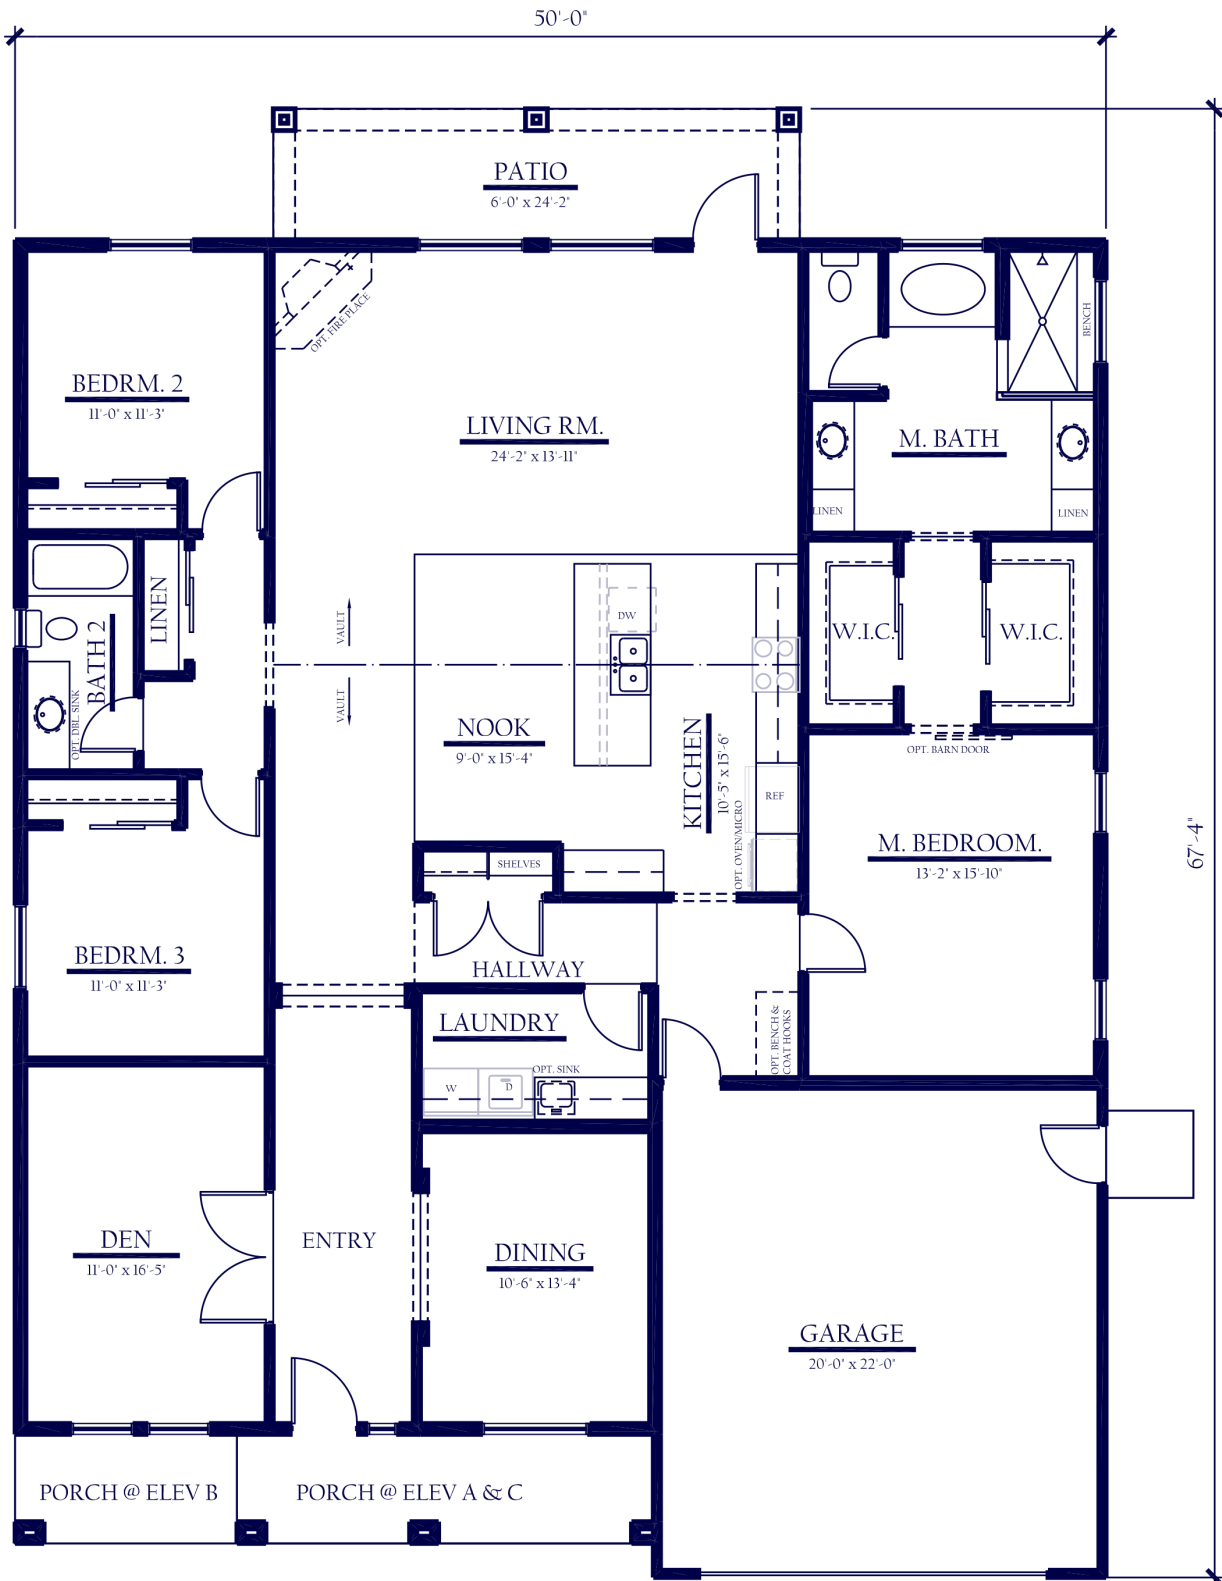

YOKOHL LANDING

EXETER, CA (559)785-0002

WWW.SMEEHOMES.COM f @SMEEHOMES

VALENCIA : 2414 SqFt, 3-5 BED, 2-3 BATH

YOKOHL LANDING

EXETER, CA (559)785-0002

WWW.SMEEHOMES.COM f @SMEEHOMES

YOKOHL LANDING

EXETER, CA (559)785-0002

WWW.SMEEHOMES.COM f @ @SMEEHOMES

EXPANDED SHOWER OPT.

BEDROOM 5 OPTION

SECOND MASTER OPTION

+ 114 S.F.

BEDROOM 4 OPTION

EXPANDED COVERED PATIO OPTION

FLOOR PLAN OPTIONS - 2414

REV. 7/23/2020

YOKOHL LANDING

EXETER, CA (559)785-0002

WWW.SMEEHOMES.COM f @ @SMEEHOMES

3-CAR GARAGE OPTION - 2414

REV. 7/23/2020