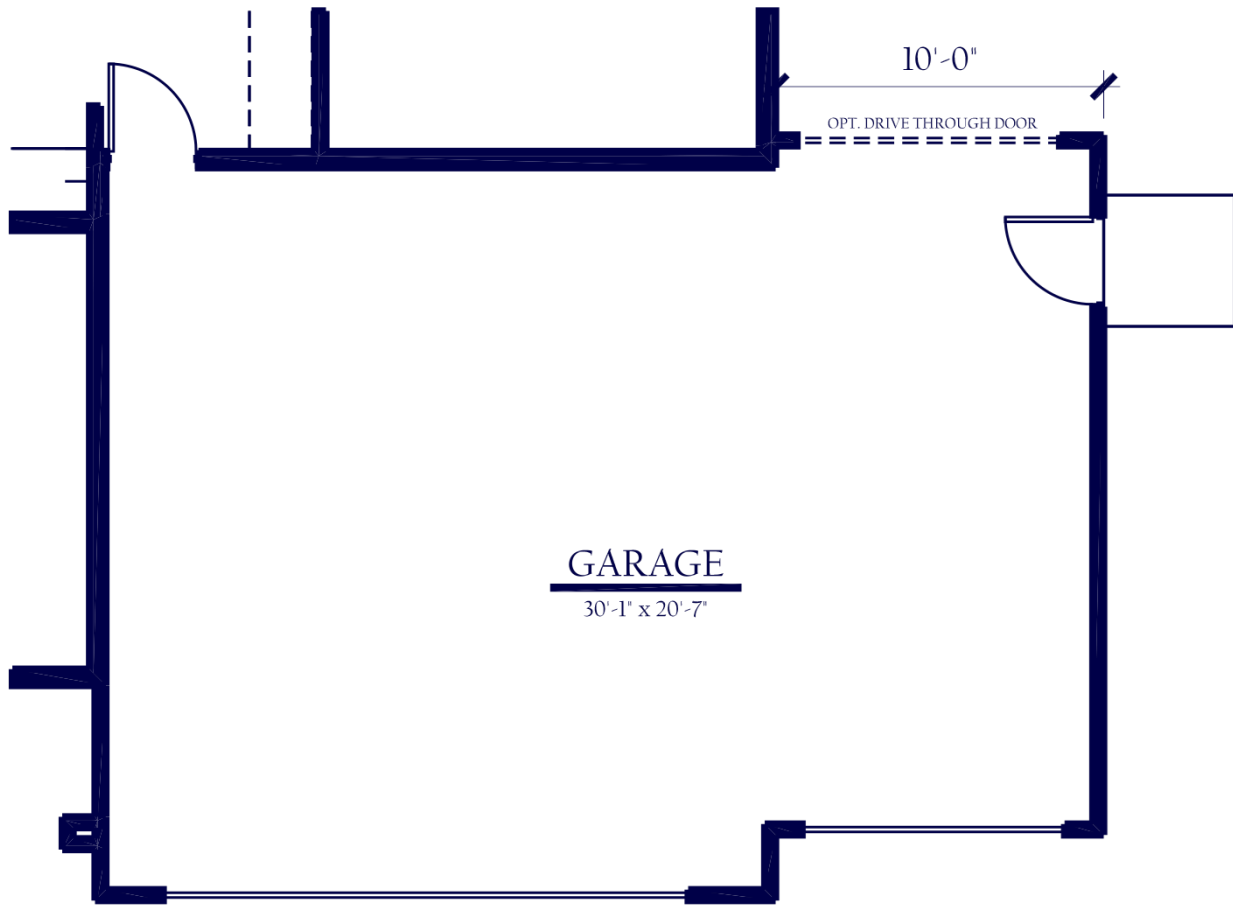

EXETER, CA (559)785-0002

WWW.SMEEHOMES.COM f @ @SMEEHOMES

EXPANDED SHOWER OPT.

BEDROOM 5 OPTION

SECOND MASTER OPTION

+ 114 S.F.

BEDROOM 4 OPTION

EXPANDED COVERED PATIO OPTION

FLOOR PLAN OPTIONS - 2414

REV. 7/23/2020

YOKOHL LANDING

EXETER, CA (559)785-0002

WWW.SMEEHOMES.COM f @ @SMEEHOMES

3-CAR GARAGE OPTION - 2414

REV. 7/23/2020