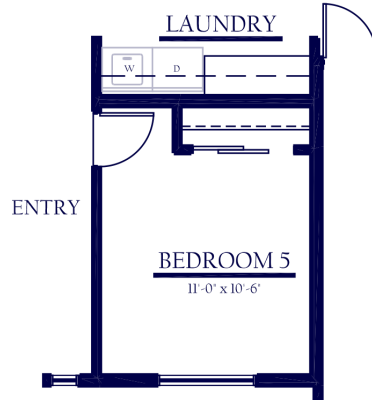

EXETER, CA (559)785-0002

WWW.SMEEHOMES.COM f @ @SMEEHOMES

EXPANDED SHOWER OPT.

BEDROOM 5 OPTION

SECOND MASTER OPTION

+ 114 S.F.

BEDROOM 4 OPTION

EXPANDED COVERED PATIO OPTION