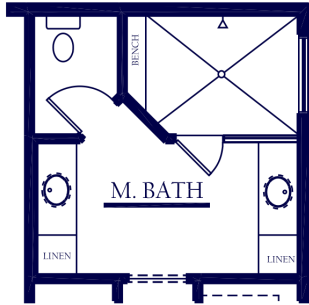

YOKOHL LANDING

EXETER, CA (559)785-0002

WWW.SMEEHOMES.COM f @SMEEHOMES

VALENCIA : 2414 SqFt, 3-5 BED, 2-3 BATH

YOKOHL LANDING

EXETER, CA (559)785-0002

WWW.SMEEHOMES.COM f @SMEEHOMES

YOKOHL LANDING

EXETER, CA (559)785-0002

WWW.SMEEHOMES.COM f @ @SMEEHOMES

EXPANDED SHOWER OPT.

BEDROOM 5 OPTION

SECOND MASTER OPTION

+ 114 S.F.

BEDROOM 4 OPTION

EXPANDED COVERED PATIO OPTION