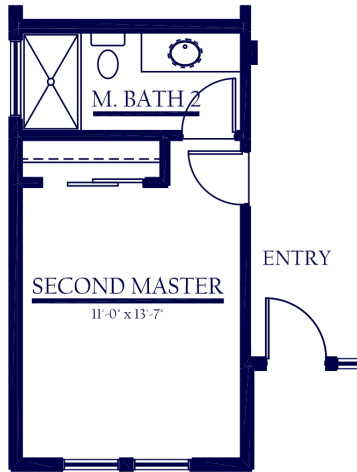

EXETER, CA (559)785-0002

WWW.SMEEHOMES.COM f @ @SMEEHOMES

EXPANDED SHOWER OPT.

BEDROOM 5 OPTION

SECOND MASTER OPTION

+ 114 S.F.

BEDROOM 4 OPTION

EXPANDED COVERED PATIO OPTION