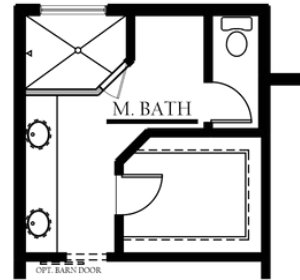

The Kaweah

-  3-4 Bedrooms
-  2-3 Bathrooms
-  1907 Sq. Ft.
-  2 Car Garage

1907 Floorplan

BAY WINDOW OPT.
+ 23 S.F.

M. BEDRM 2 OPT.
+ 79 S.F.

3-CAR GARAGE - 1907

DINING ROOM OPT.

EXPANDED SHOWER OPT.

BEDROOM 4 OPT.

1907 Structural Option