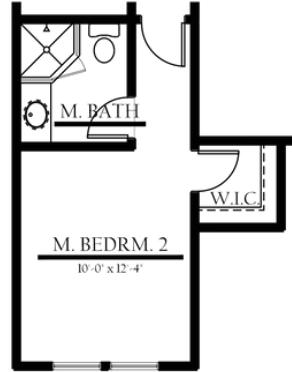

The Kaweah

-  3-4 Bedrooms
-  2-3 Bathrooms
-  1907 Sq. Ft.
-  2 Car Garage

1907 Floorplan

BAY WINDOW OPT.
+ 23 S.F.

M. BEDRM 2 OPT.
+ 79 S.F.

3-CAR GARAGE - 1907

DINING ROOM OPT.

EXPANDED SHOWER OPT.

BEDROOM 4 OPT.

1907 Structural Option