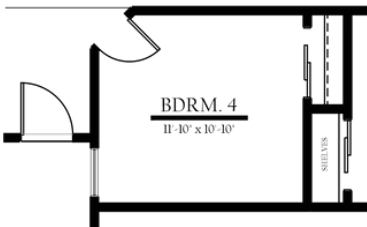

The Kaweah

-  3-4 Bedrooms
-  2-3 Bathrooms
-  1907 Sq. Ft.
-  2 Car Garage

1907 Floorplan

BAY WINDOW OPT.
+ 23 S.F.

M. BEDRM 2 OPT.
+ 79 S.F.

3-CAR GARAGE - 1907

DINING ROOM OPT.

EXPANDED SHOWER OPT.

BEDROOM 4 OPT.

1907 Structural Option