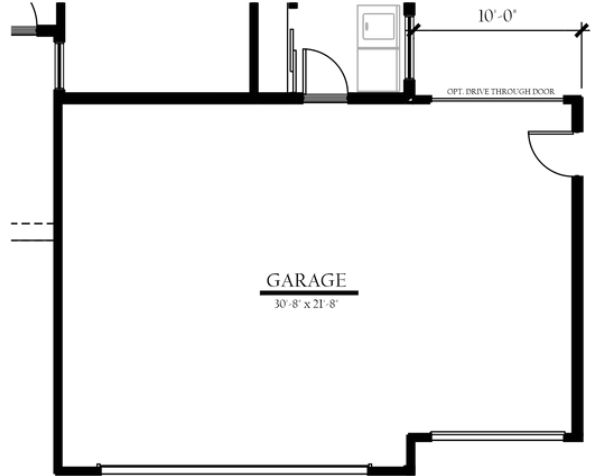

The Kaweah

-  3-4 Bedrooms
-  2-3 Bathrooms
-  1907 Sq. Ft.
-  2 Car Garage

1907 Floorplan

BAY WINDOW OPT.
+ 23 S.F.

M. BEDRM 2 OPT.
+ 79 S.F.

3-CAR GARAGE - 1907

DINING ROOM OPT.

EXPANDED SHOWER OPT.

BEDROOM 4 OPT.

1907 Structural Option