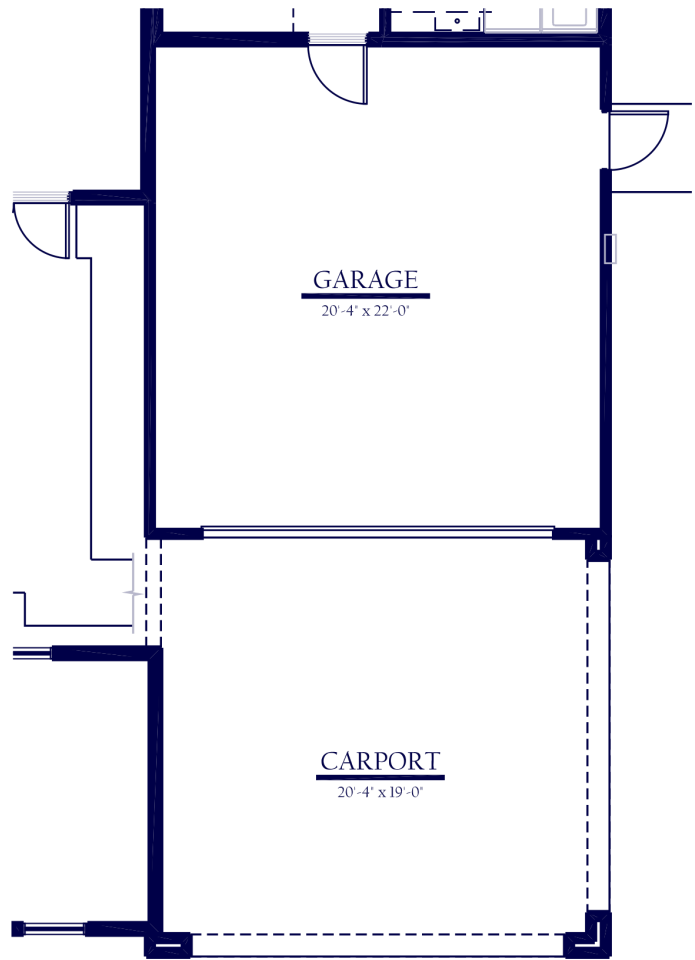

CARPORT OPTION