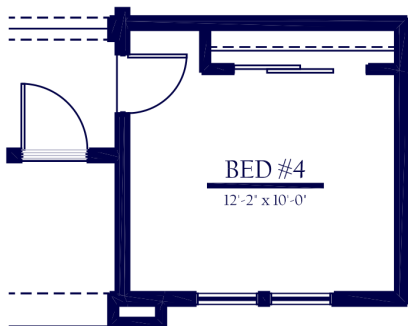

BEDROOM #4 OPTION