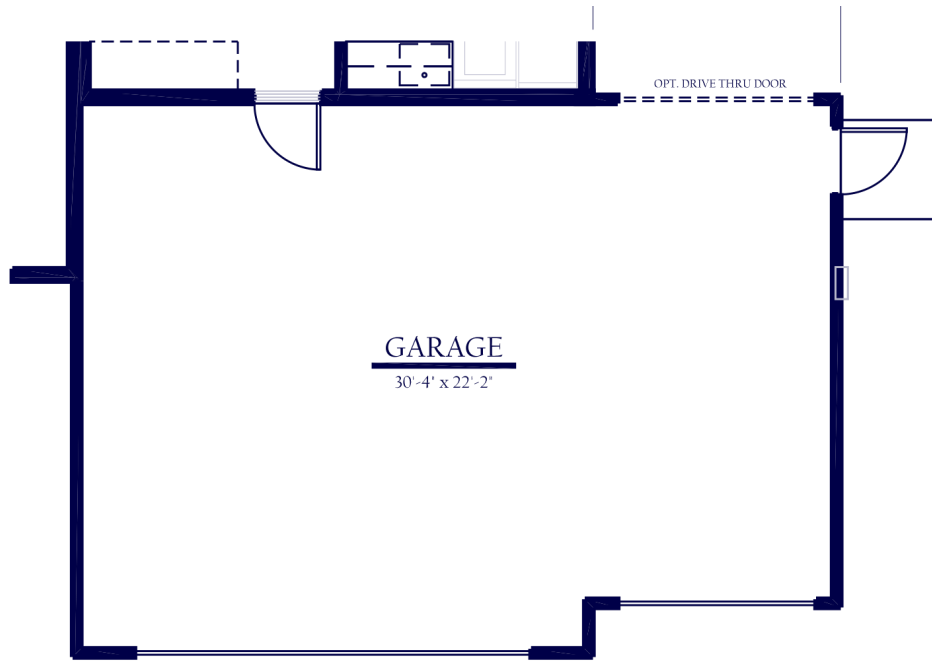

CARPORT OPTION

BEDROOM #4 OPTION

YOKOHL LANDING

EXETER, CA (559)785-0002

WWW.SMEEHOMES.COM f @ @SMEEHOMES

3-CAR GARAGE OPTION

OVEN/MICROWAVE OPTION