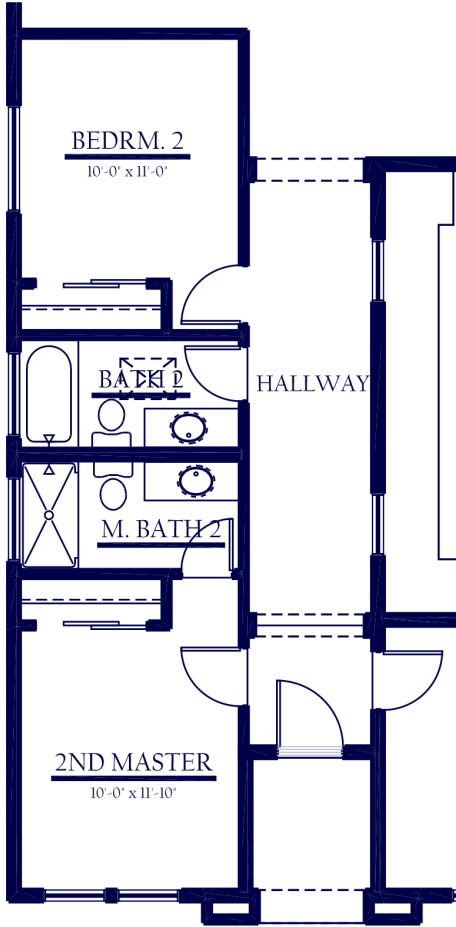

YOKOHL LANDING

EXETER, CA (559)785-0002

WWW.SMEEHOMES.COM f @SMEEHOMES

Elevation A

Elevation B

Elevation C

SIERRA : 2177 SqFt, 3-4 BED, 2 BATH

YOKOHL LANDING

EXETER, CA (559)785-0002

WWW.SMEEHOMES.COM f @SMEEHOMES

FLOOR PLAN 2177

REV. 7/23/2020

YOKOHL LANDING

EXETER, CA (559)785-0002

WWW.SMEEHOMES.COM f @SMEEHOMES

2ND MASTER OPTION