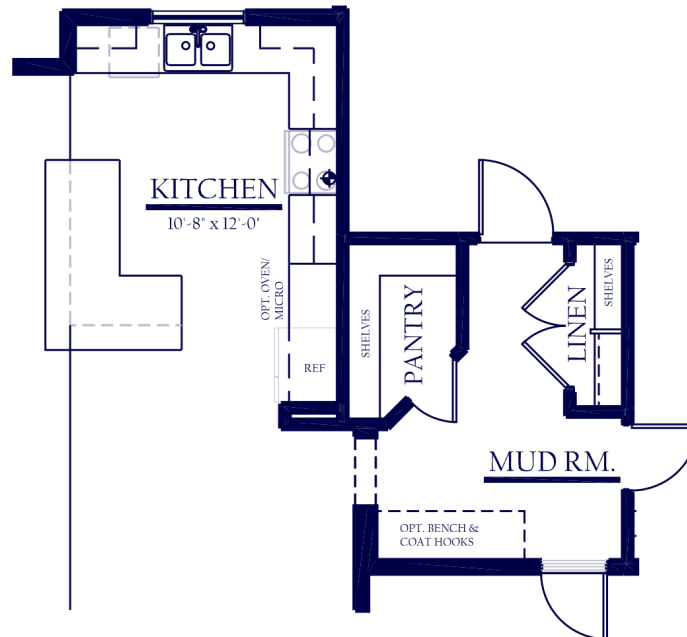

CARPORT OPTION

BEDROOM #4 OPTION

YOKOHL LANDING

EXETER, CA (559)785-0002

WWW.SMEEHOMES.COM f @ @SMEEHOMES

3-CAR GARAGE OPTION

OVEN/MICROWAVE OPTION