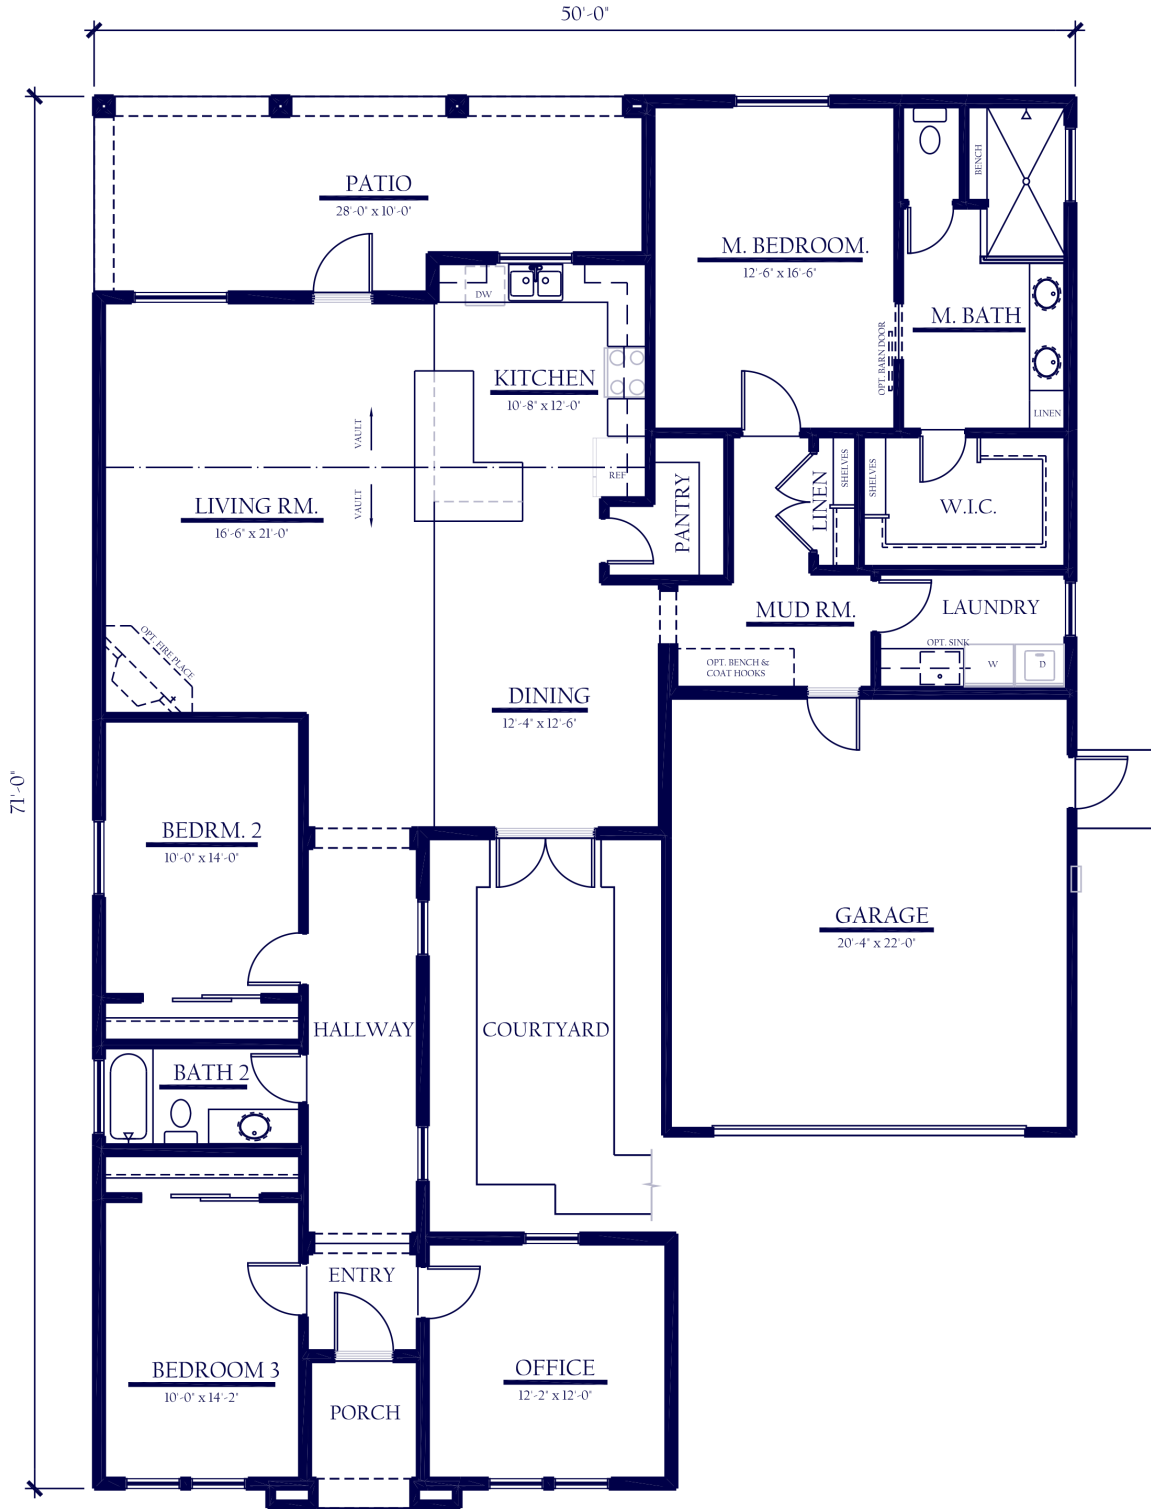

YOKOHL LANDING

EXETER, CA (559)785-0002

WWW.SMEEHOMES.COM f @SMEEHOMES

FLOOR PLAN 2177

REV. 7/23/2020