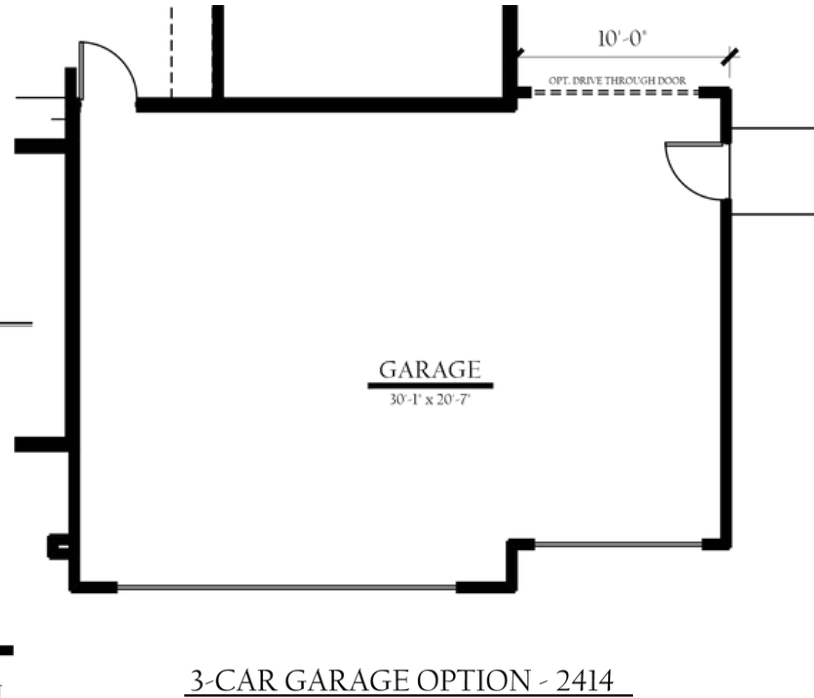

The Valencia

3-5 Bedrooms

2-3 Bathrooms

2414 Sq. Ft.

2 Car Garage

2414 Floorplan

2414 Structural Option