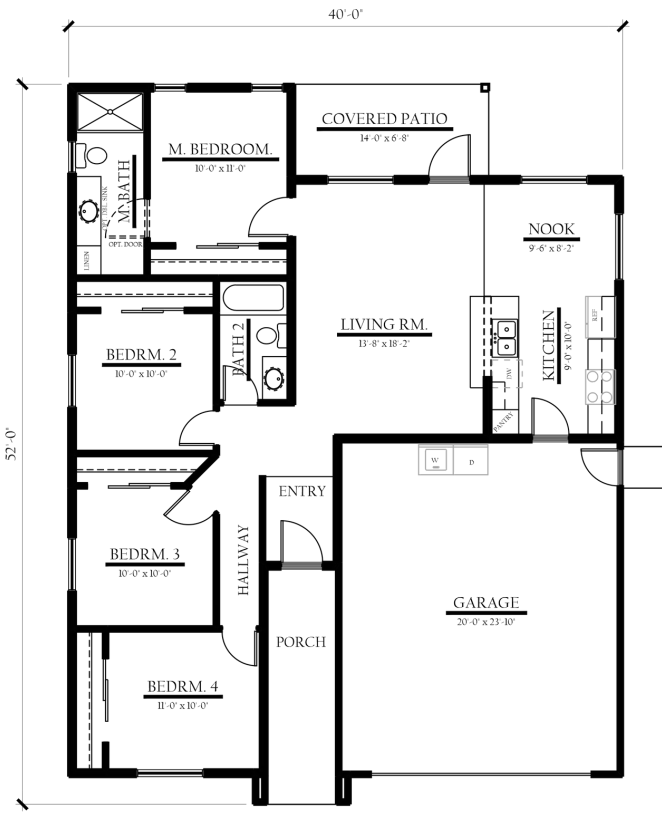

Cross Creek Bend

30769 Ashland Road, Goshen CA

(559) 775-7277

The Packwood

- 4 Bedrooms
- 2 Bathrooms
- 1271 Sq. Ft.
- 2 Car Garage

Floorplans and renderings are for illustrative purposes only and are subject to change. Smee Homes, Inc. All rights reserved. Cross Creek Bend homes are listed by Melson Realty, Inc (lic #01477389). Listing Agents Javier Martinez (lic #01393690) (559) 202-6747 and Jose Jimenez (lic #01741038) (559) 972-7764.