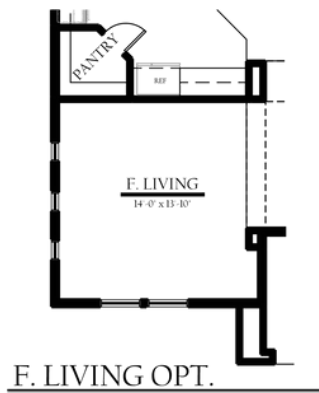

The Monarch

3-5 Bedrooms

2-3 Bathrooms

2376 Sq. Ft.

3 Car Garage

2376 Floorplan

M. BEDRM. 2 OPT.

+ 24 S.F.

F. LIVING OPT.

HALL LINEN OPT.

EXPANDED LAUNDRY OPT.

EXPANDED SHOWER OPT.

BEDROOM 5 OPT.

BEDROOM 4 OPT.

BAY WINDOW OPT.

+ 20 S.F.