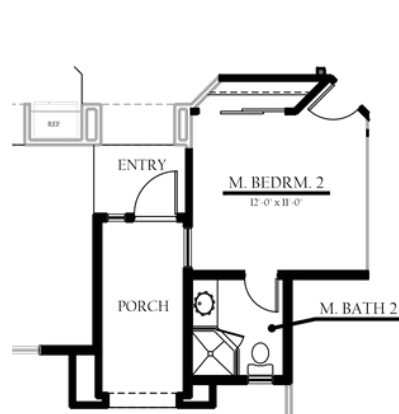

The Monarch

3-5 Bedrooms

2-3 Bathrooms

2376 Sq. Ft.

3 Car Garage

2376 Floorplan

M. BEDRM. 2 OPT.

+ 24 S.F.

F. LIVING OPT.

HALL LINEN OPT.

EXPANDED LAUNDRY OPT.

EXPANDED SHOWER OPT.

BEDROOM 5 OPT.

BEDROOM 4 OPT.

BAY WINDOW OPT.

+ 20 S.F.