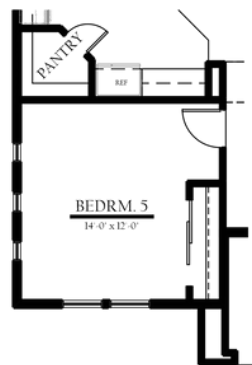

The Monarch

3-5 Bedrooms

2-3 Bathrooms

2376 Sq. Ft.

3 Car Garage

2376 Floorplan

M. BEDRM. 2 OPT.

+ 24 S.F.

F. LIVING OPT.

HALL LINEN OPT.

EXPANDED LAUNDRY OPT.

EXPANDED SHOWER OPT.

BEDROOM 5 OPT.

BEDROOM 4 OPT.

BAY WINDOW OPT.

+ 20 S.F.