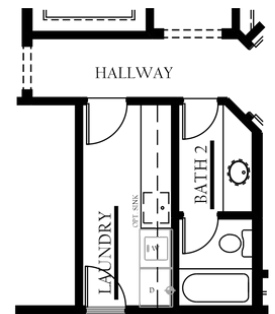

The Monarch

3-5 Bedrooms

2-3 Bathrooms

2376 Sq. Ft.

3 Car Garage

2376 Floorplan

M. BEDRM. 2 OPT.

+ 24 S.F.

F. LIVING OPT.

HALL LINEN OPT.

EXPANDED LAUNDRY OPT.

EXPANDED SHOWER OPT.

BEDROOM 5 OPT.

BEDROOM 4 OPT.

BAY WINDOW OPT.

+ 20 S.F.