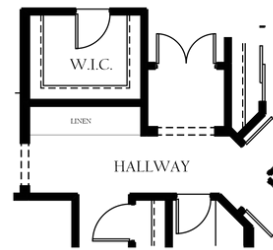

The Monarch

3-5 Bedrooms

2-3 Bathrooms

2376 Sq. Ft.

3 Car Garage

2376 Floorplan

M. BEDRM. 2 OPT.

+ 24 S.F.

F. LIVING OPT.

HALL LINEN OPT.

EXPANDED LAUNDRY OPT.

EXPANDED SHOWER OPT.

BEDROOM 5 OPT.

BEDROOM 4 OPT.

BAY WINDOW OPT.

+ 20 S.F.