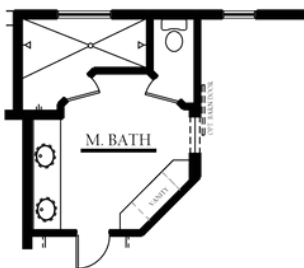

The Monarch

3-5 Bedrooms

2-3 Bathrooms

2376 Sq. Ft.

3 Car Garage

2376 Floorplan

M. BEDRM. 2 OPT.

+ 24 S.F.

F. LIVING OPT.

HALL LINEN OPT.

EXPANDED LAUNDRY OPT.

EXPANDED SHOWER OPT.

BEDROOM 5 OPT.

BEDROOM 4 OPT.

BAY WINDOW OPT.

+ 20 S.F.