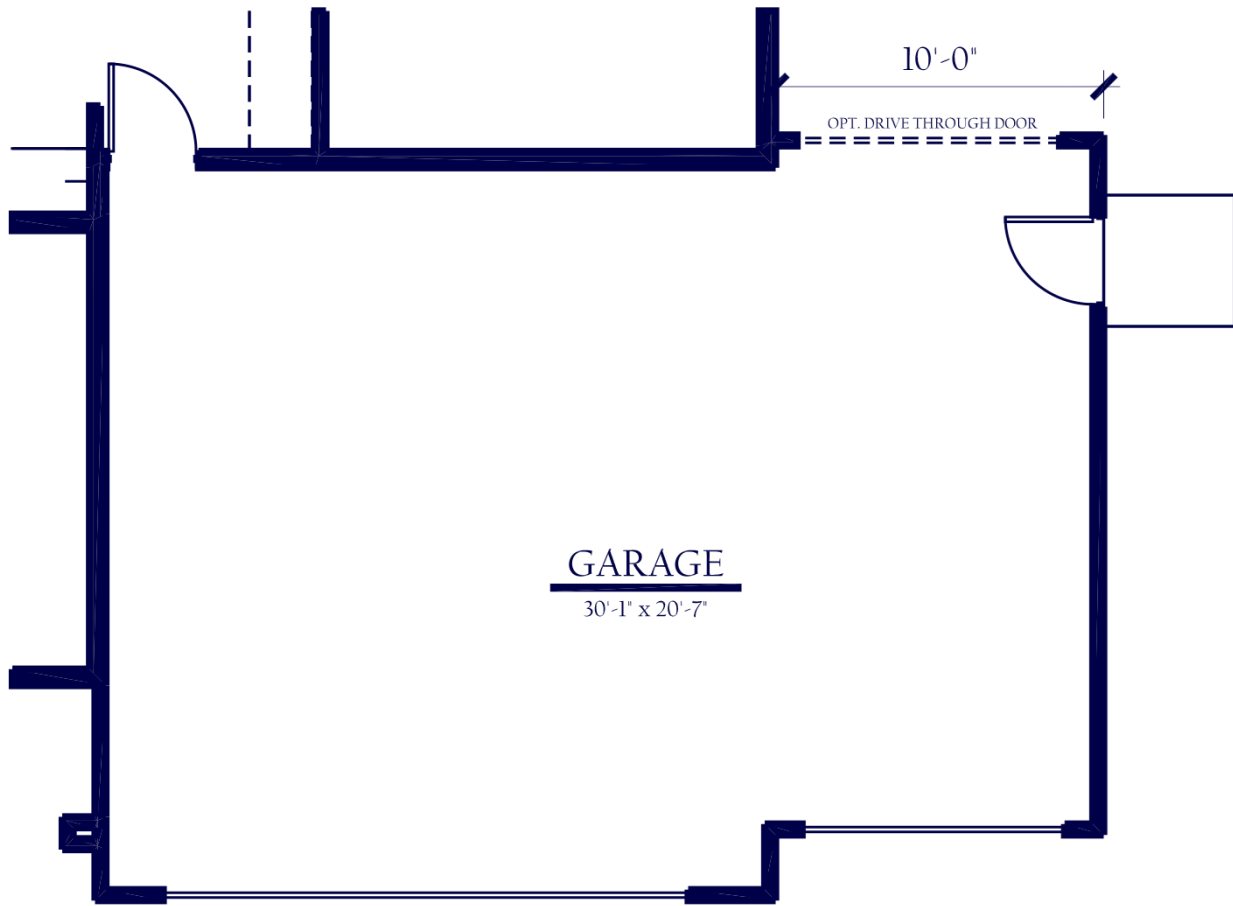

3-CAR GARAGE OPTION - 2414

REV. 7/23/2020