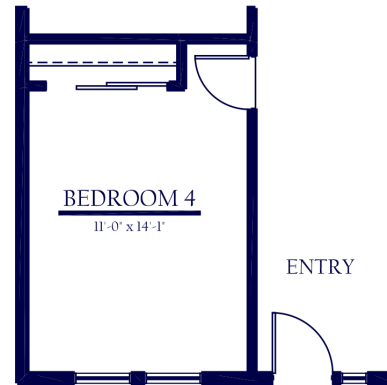

EXPANDED SHOWER OPT.

BEDROOM 5 OPTION

SECOND MASTER OPTION

+ 114 S.F.

BEDROOM 4 OPTION

EXPANDED COVERED PATIO OPTION

FLOOR PLAN OPTIONS - 2414

REV. 7/23/2020