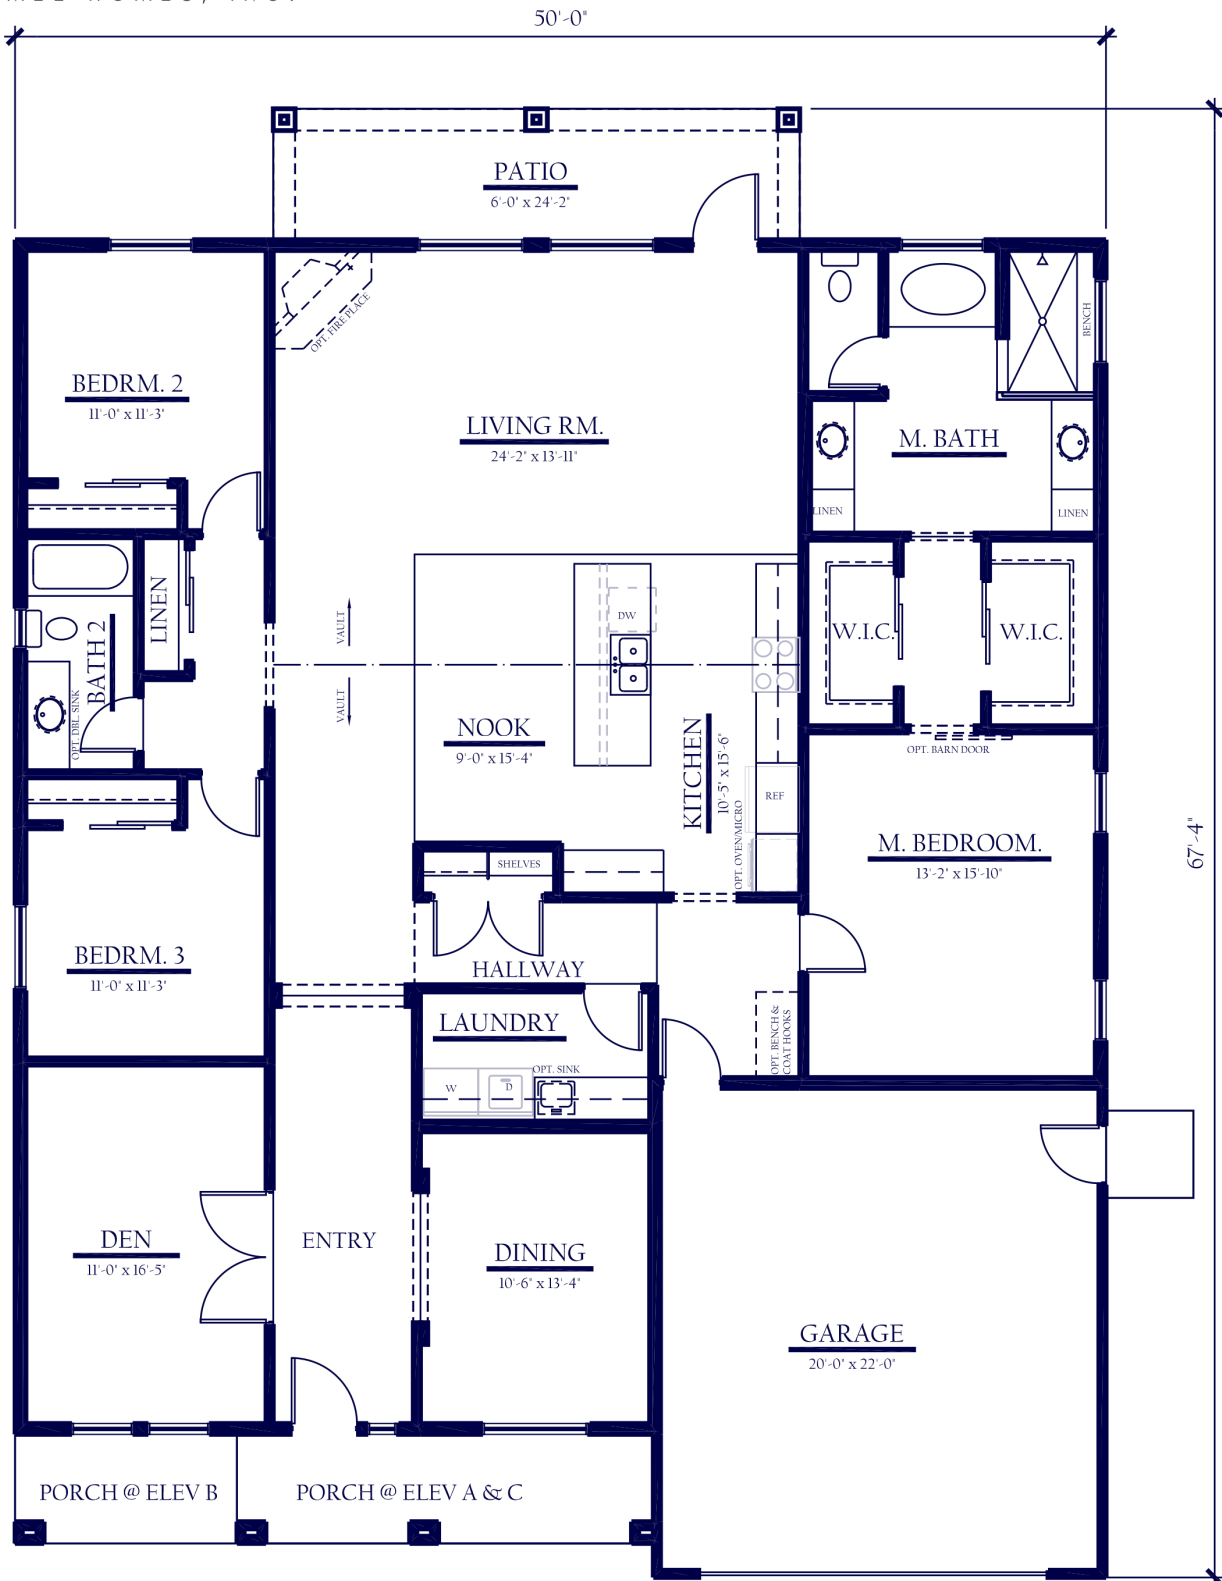

SUMMIT ESTATES II

BY SMEE HOMES, INC.