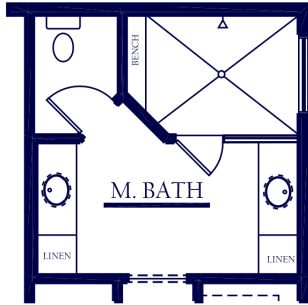

SUMMIT ESTATES

PORTERVILLE, CA (559)549-7361

WWW.SMEEHOMES.COM f @SMEEHOMES

SUMMIT ESTATES II

BY SMEE HOMES, INC.

PALISADE : 2414 SqFt, 3-4 BED, 2 BATH

SUMMIT ESTATES

PORTERVILLE, CA (559)549-7361

EXPANDED SHOWER OPT.

BEDROOM 5 OPTION

SECOND MASTER OPTION

+ 114 S.F.

BEDROOM 4 OPTION

EXPANDED COVERED PATIO OPTION

FLOOR PLAN OPTIONS - 2414

REV. 7/23/2020