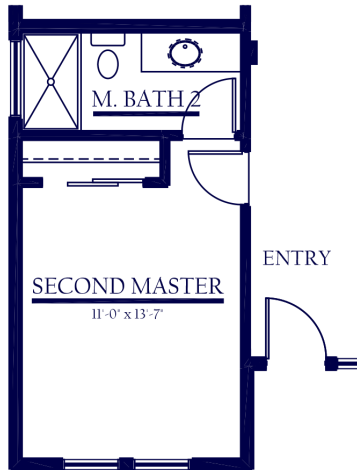

EXPANDED SHOWER OPT.

BEDROOM 5 OPTION

SECOND MASTER OPTION

+ 114 S.F.

BEDROOM 4 OPTION

EXPANDED COVERED PATIO OPTION

FLOOR PLAN OPTIONS - 2414

REV. 7/23/2020