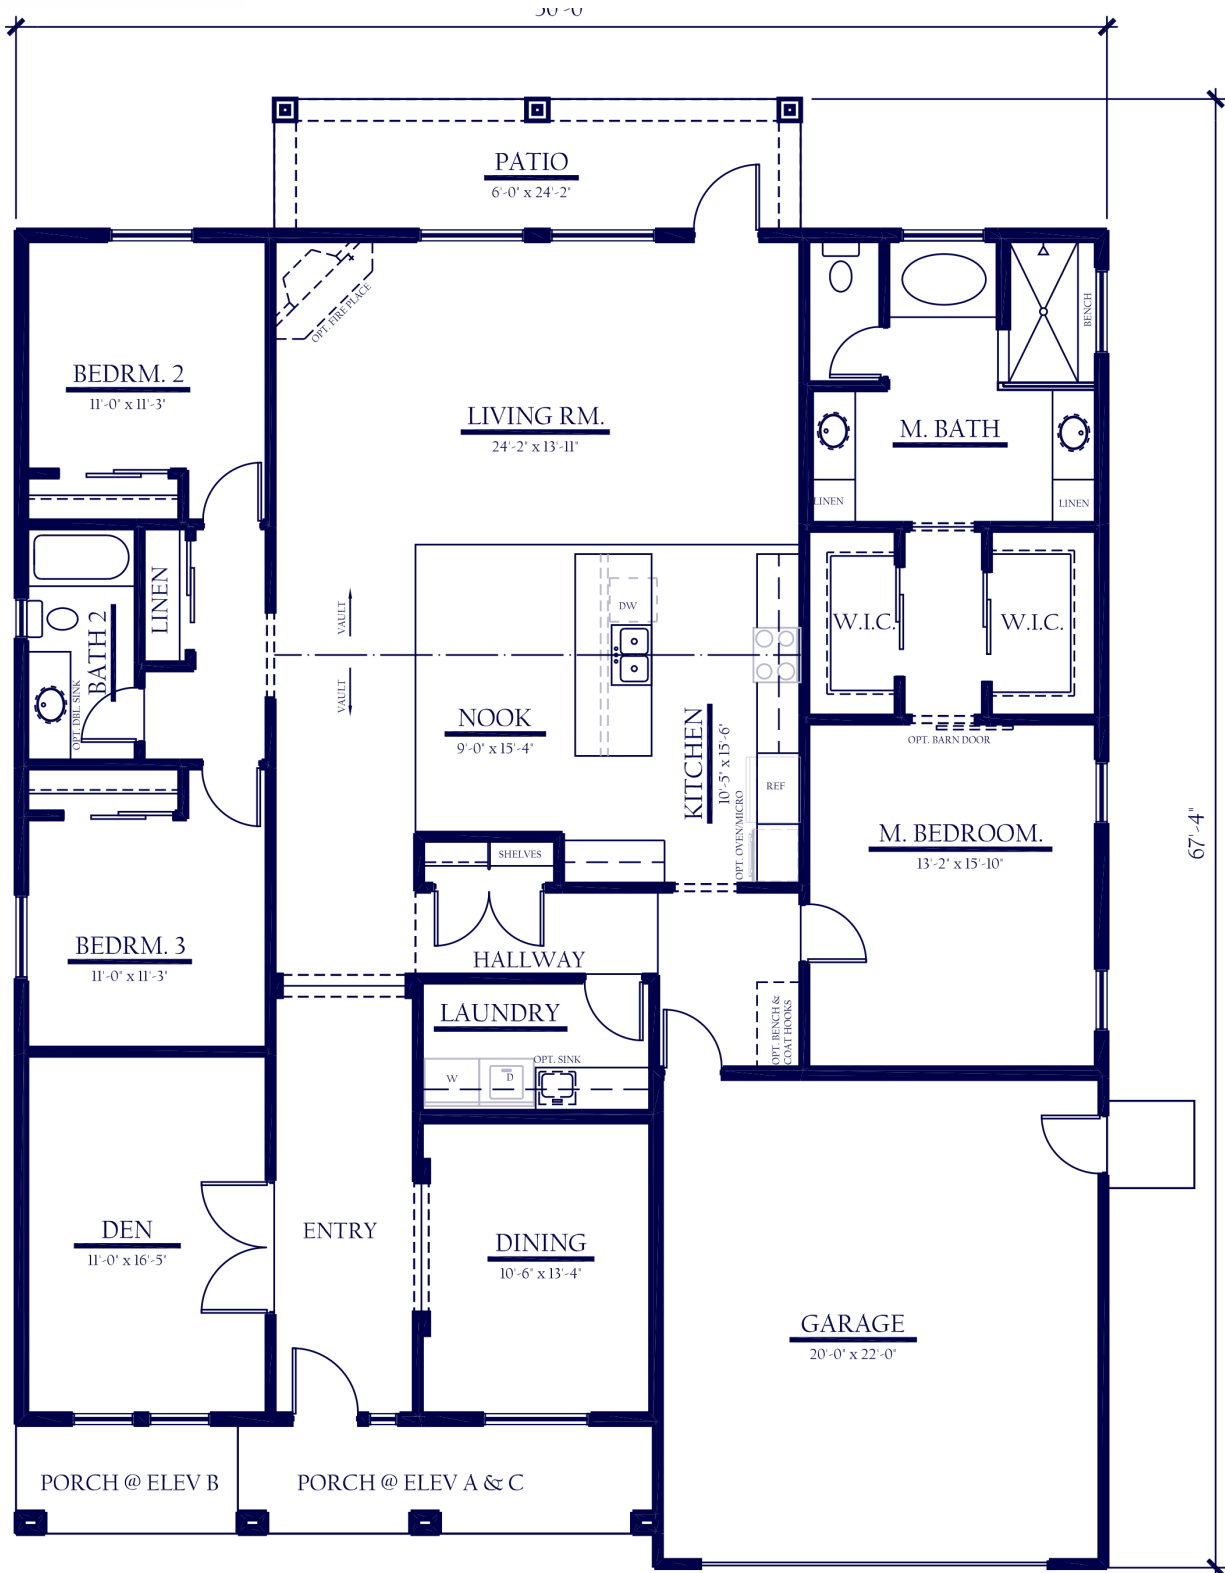

SMEE SELECT
Semi-Customizable Homes

SMEE SELECT

SEMI-CUSTOMIZABLE HOMES

PORTERVILLE, CA (559)287-1359

WWW.SMEEHOMES.COM @SMEEHOMES